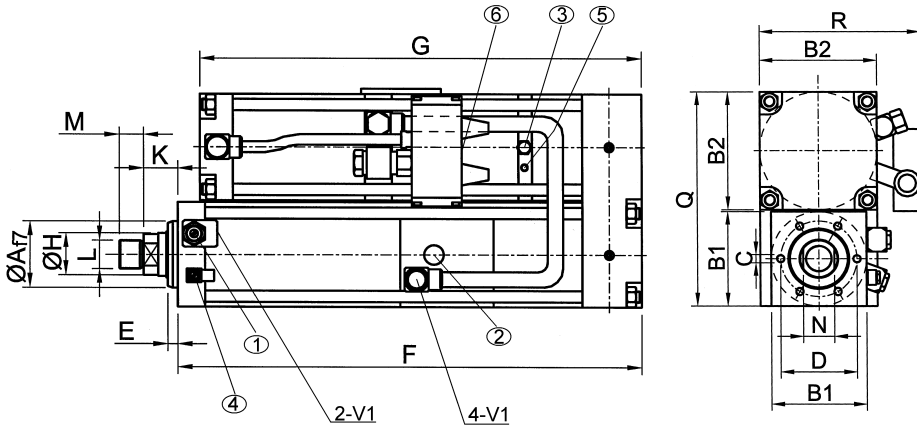

MULTIPOWER

type: U
 size: 10 kN (rated force)
 power stroke: up to 24 mm (1")

- ① flow control throttle D1
- ② high pressure connection
- ③ oil refill connection
- ④ throttle D2
- ⑤ „begin power stroke“
- ⑥ air connection at valve V2

stroke independent values in mm:

Af7	B(1)	B2	C	D	E	Ø H	K	L	M	N	R	Q
30	50	70	6 x M6x11	40	10	16	24	M12x1,5	15	14	115	122

stroke dependent total length – measurement F:

total stroke length in mm															
32		50		100		150		200		250		300		350	
F	G	F	G	F	G	F	G	F	G	F	G	F	G	F	G
32	50	100	150	200	250	300	350								

version	POWER STROKE LENGTH in mm	total stroke length in mm													
		32	50	100	150	200	250	300	350						
10-bar-version	6														
	8														
	12	299	296	299	296	312	309	399	322	499	335	599	348		
	20	371	368	371	368	384	381	399	394	499	407	599	420		
	24														
8-bar-version	3														
	6														
	8														
	10														
	12														
6-bar-version	3														
	6	291	288	291	288	312	309	399	330	499	351	599	372		
	8														
	10														
	12	375	372	375	372	396	393	417	414	499	435	599	456		

Other stroke lengths on request.

Subject to technical modifications without notice (version 08/2004)