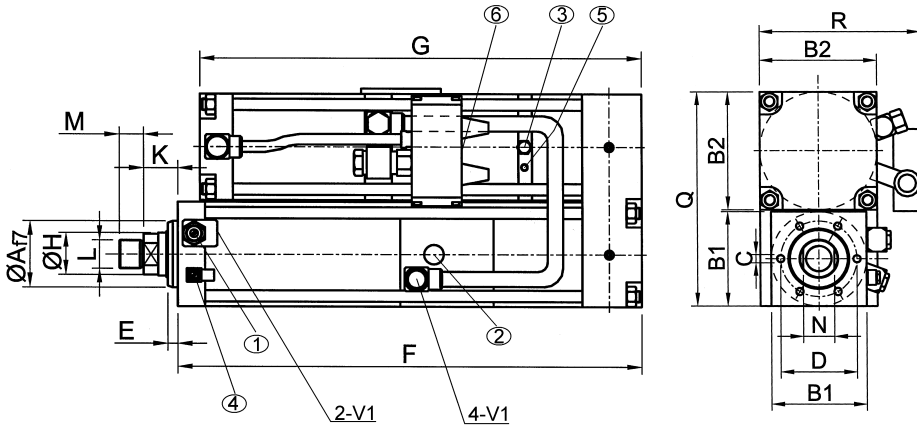

# MULTIPOWER

type: U  
 size: 150 kN (rated force)  
 power stroke: up to 28 mm (1")

- ① flow control throttle D1
- ② high pressure connection
- ③ oil refill connection
- ④ throttle D2
- ⑤ „begin power stroke“
- ⑥ air connection at valve V2

**stroke independent values in mm:**

Af7	B(1)	B2	C	D	E	Ø H	K	L	M	N	R	Q
75	135	175	6 x M16x25	100	15	50	36	M30x2	25	41	260	314

**stroke dependent total length – measurement F:**

total stroke length in mm															
32		50		100		150		200		250		300		350	
F	G	F	G	F	G	F	G	F	G	F	G	F	G	F	G

Version	Power Stroke Length in mm	Total Length in mm															
		20	22	24	26	28	20	22	24	26	28	20	22	24	26	28	
10-bar-version	20																
	22	749	714	749	714	784	749	819	784	854	819	889	854	924	889	959	924
	24																
	26																
	28																
8-bar-version	20																
	22																
	24																
	26																
	28																
6-bar-version	20			939	904	984	949	1029	994	1074	1039	1119	1084	1164	1129	1209	1174
	22																
	24			1039	1004	1084	1049	1129	1094	1174	1139	1219	1184	1264	1229	1309	1274
	26																
	28																

Other stroke lengths on request

Subject to technical modifications without notice (version 08/2004)