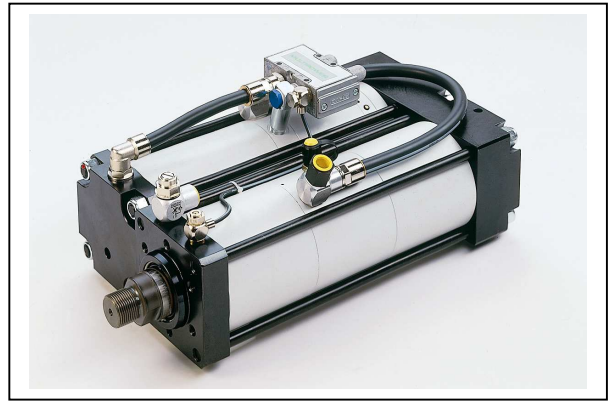

MULTIPOWER

type: U
 size: 80 kN (rated force)
 power stroke: up to 12 mm (1/2")

- ① flow control throttle D1
- ② high pressure connection
- ③ oil refill connection
- ④ throttle D2
- ⑤ „begin power stroke“
- ⑥ air connection at valve V2