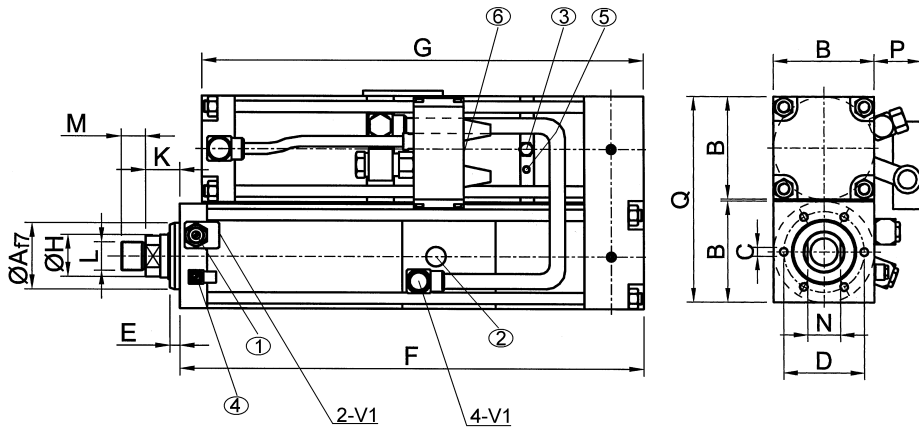

MULTIPOWER

type: U
 size: 80 kN (rated force)
 power stroke: up to 12 mm (1/2")

- ① flow control throttle D1
- ② high pressure connection
- ③ oil refill connection
- ④ throttle D2
- ⑤ „begin power stroke“
- ⑥ air connection at valve V2

stroke independent values in mm:

Af7	B(1)	B2	C	D	E	Ø H	K	L	M	N	P	Q
70	110	-	6 x M10x16	88	10	45	35	M30x2	25	36	60	222

stroke dependent total length – measurement F:

total stroke length in mm															
32		50		100		150		200		250		300		350	
F	G	F	G	F	G	F	G	F	G	F	G	F	G	F	G
32	32	50	50	100	100	150	150	200	200	250	250	300	300	350	350